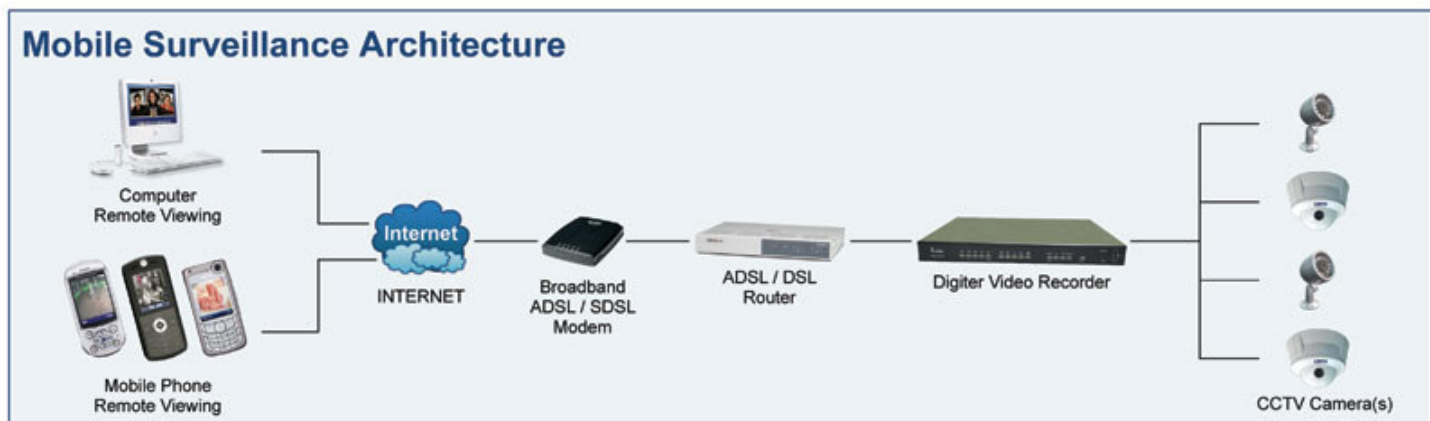

Mobile Surveillance Architecture

* Terms & Condition : 1st Year Warranty on Labour and Parts. 2nd and 3rd Year Warranty on Parts Only.